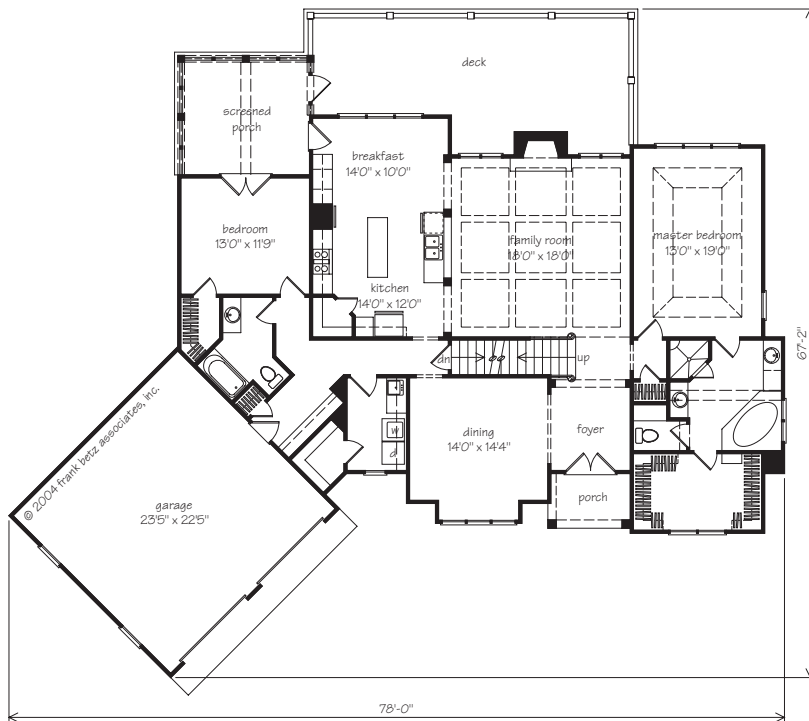

Designed by Frank Betz Associates, Inc. Copyright Southern Living.

Action Builders Inc.

Southern Living House Plan
 SL-090, River Forest
 SouthernLivingHousePlans.com

Mark Rovere, GMB, CGB, CGP
(256) 316-1438
www.ActionBuildersInc.com
actionbuilders@knology.net

All information, including SF, to be verified by the purchaser.
 Information deemed accurate but not guaranteed.

SL-090, River Forest
 ~ 2978 SF w/o brick
Optional Bonus Room ~340 SF

- 2 Bedrooms and 2 Baths on 1st Floor
- 3 Bedrooms on 2nd Floor
- 1 Jack-n-Jill Bath/ 1 Full Bath on 2nd Floor
- Optional Bonus Room on 2nd Floor
- Large Back Patio
- 2-car Garage (optional 3-car)
- 78'0" W x 68'0" D