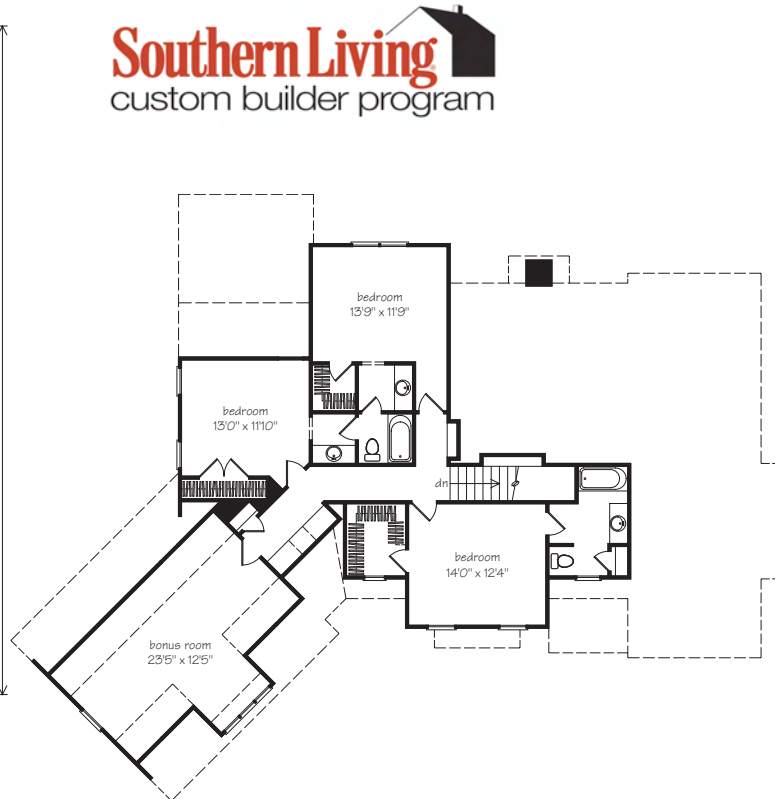

Designed by Frank Betz Associates, Inc. Copyright Southern Living.

Action Builders Inc.

Southern Living House Plan
 SL-090, River Forest
 SouthernLivingHousePlans.com

Mark Rovere, GMB, CGB, CGP
(256) 316-1438
www.ActionBuildersInc.com
actionbuilders@knology.net

All information, including SF, to be verified by the purchaser.
 Information deemed accurate but not guaranteed.

SL-090, River Forest
 ~ 2978 SF w/o brick
Optional Bonus Room ~340 SF

- 2 Bedrooms and 2 Baths on 1st Floor
- 3 Bedrooms on 2nd Floor
- 1 Jack-n-Jill Bath/ 1 Full Bath on 2nd Floor
- Optional Bonus Room on 2nd Floor
- Large Back Patio
- 2-car Garage (optional 3-car)
- 78'0" W x 68'0" D