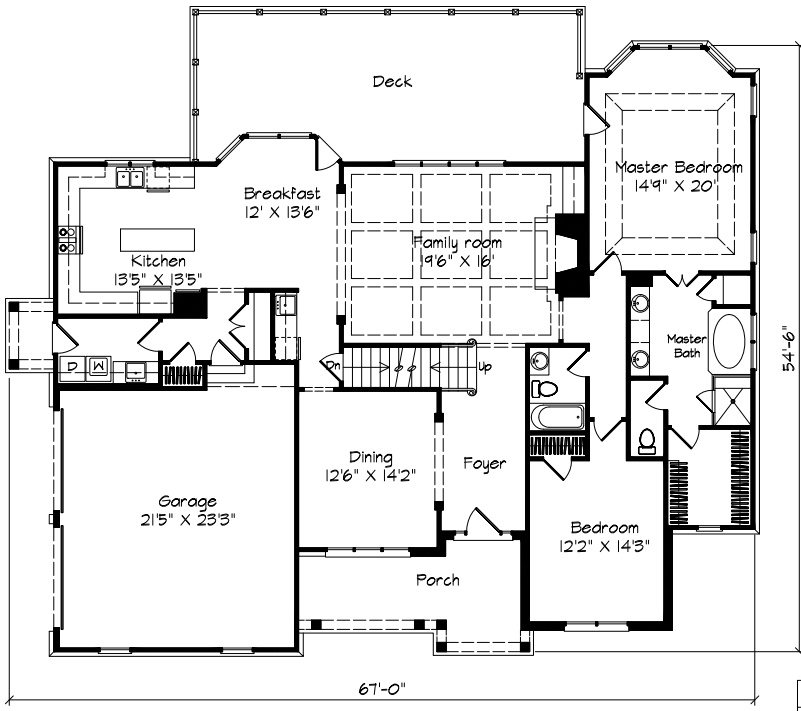

Designed by Frank Betz Associates, Inc. Copyright Southern Living.

Action Builders Inc.

Southern Living House Plan
 SL-055, Graves Springs
 SouthernLivingHousePlans.com

Mark Rovere, GMB, CGB, CGP
(256) 316-1438
www.ActionBuildersInc.com
actionbuilders@knology.net

All information, including SF, to be verified by the purchaser.
 Information deemed accurate but not guaranteed.

SL-055, Graves Springs
 ~ 3280 SF w/o brick
Optional Bonus Room ~187 SF

- 2 Bedrooms and 2 Baths on 1st Floor
- 3 Bedrooms on 2nd Floor
- 1 Jack-n-Jill Bath/1 Full Bath on 2nd Floor
- Recreation Room on 2nd Floor
- Large Back Porch
- 2-car Garage (optional 3-car garage)
- 67'0" W x 55'0" D