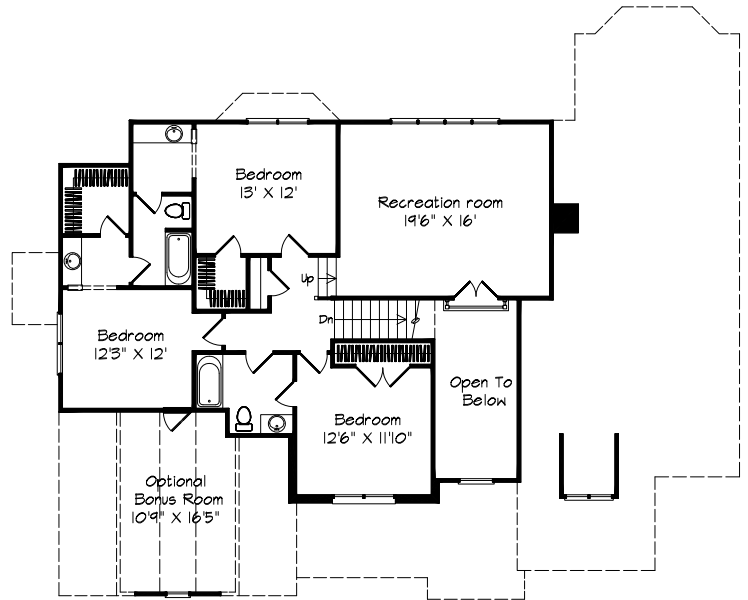

Designed by Frank Betz Associates, Inc. Copyright Southern Living.

Action Builders Inc.

Southern Living House Plan
 SL-055, Graves Springs
 SouthernLivingHousePlans.com

Mark Rovere, GMB, CGB, CGP
(256) 316-1438
www.ActionBuildersInc.com
actionbuilders@knology.net

All information, including SF, to be verified by the purchaser.
 Information deemed accurate but not guaranteed.

SL-055, Graves Springs
 ~ 3280 SF w/o brick
Optional Bonus Room ~187 SF

- 2 Bedrooms and 2 Baths on 1st Floor
- 3 Bedrooms on 2nd Floor
- 1 Jack-n-Jill Bath/1 Full Bath on 2nd Floor
- Recreation Room on 2nd Floor
- Large Back Porch
- 2-car Garage (optional 3-car garage)
- 67'0" W x 55'0" D